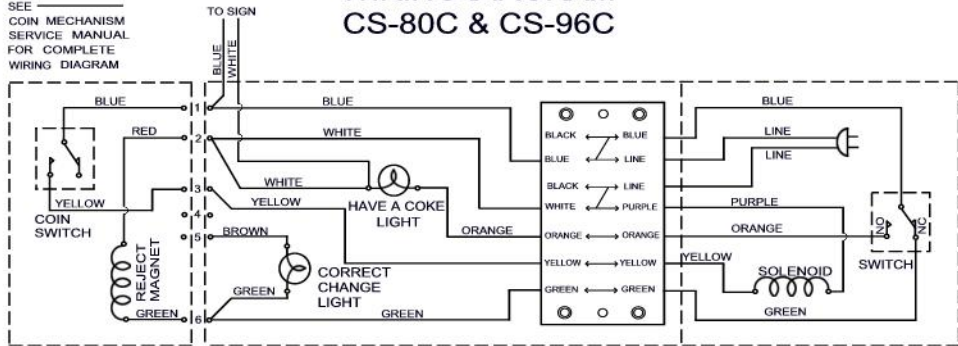

WIRING DIAGRAM CS-80C & CS-96C

SEE _____
COIN MECHANISM
SERVICE MANUAL
FOR COMPLETE
WIRING DIAGRAM

**COIN
MECHANISM**

**OVERLAY &
CABINET DOOR**

CABINET